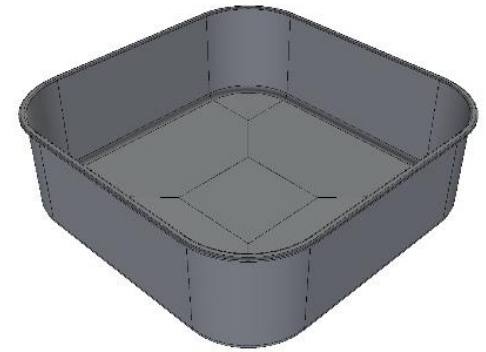

SQUARE TANK

Sloping bottom

Characteristics

- Fiberglass reinforced polyester (FRP)
- Material with food use
- Light, robust, durable and rot-proof
- Easy maintenance and disinfection

Applications

- Seaweed farming
- Aquaculture
- Aquaponics
- Aquarium
- Shellfish farming
- Crustaceans
- Breeding
- Fish farming

Finishing touches

- Without sharp edges
- Smooth inner side with gelcoat
- Exterior Top coat
- Reinforcing lip in front of the tank

Uses

- Rearing
- Hatchery
- Settling
- Filtration
- Magnification
- Culture bed
- Nursery
- Purification
- Quarantine
- Tank
- Storage
- Fishpond

Reference	Colors	Volume (Liters)	Int. Dimensions Int. (m)			Ext. Dimensions Ext. (m)			Ground Clearance (m)				
			→	↗	↑	→	↗	↑					
8700235006	RAL7038	2 350	2,00	x	2,00	x	0,65	2,10	x	2,10	x	0,80	0,15
8700235016	RAL7005												
8700235026	RAL5012												
8700235036	RAL9003												
8700235046	RAL6004												
8701155006	RAL7038	11 550	3,80	x	3,80	x	0,90	4,02	x	4,02	x	1,05	0,15
8701155016	RAL7005												
8701155026	RAL5012												
8701155036	RAL9003												
8701155046	RAL6004												