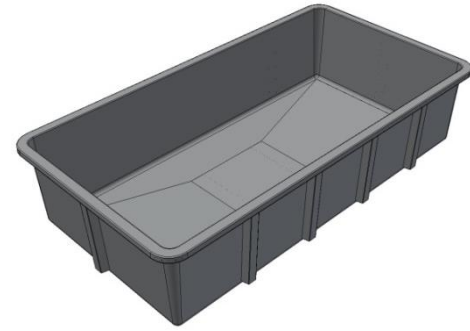

RECTANGULAR TANK

Sloping bottom

Characteristics

- Fiberglass reinforced polyester (FRP)
- Material with food use
- Light, robust, durable and rot-proof
- Easy maintenance and disinfection

Applications

- Seaweed farming
- Aquaculture
- Aquaponics
- Aquarium
- Shellfish farming
- Crustaceans
- Breeding
- Fish farming

Finishing touches

- Without sharp edges
- Smooth inner side with gelcoat
- Exterior Top coat
- Reinforcing lip in front of the tank

Uses

- Rearing
- Hatchery
- Settling
- Filtration
- Magnification
- Culture bed
- Nursery
- Purification
- Quarantine
- Tank
- Storage
- Fishpond

Standards dimensions

Reference	Color	Volume (Liters)	Int. Dimensions (m)			Ext. Dimensions (m)			Ground Clearance (m)				
			→	↗	↑	→	↗	↑					
8710775007	RAL7038	7 750	4,09	X	2,09	X	0,95	4,31	X	2,31	X	1,15	0,20
8710775017	RAL7005												
8710775027	RAL5012												
8710775037	RAL9003												
8710775047	RAL6004												